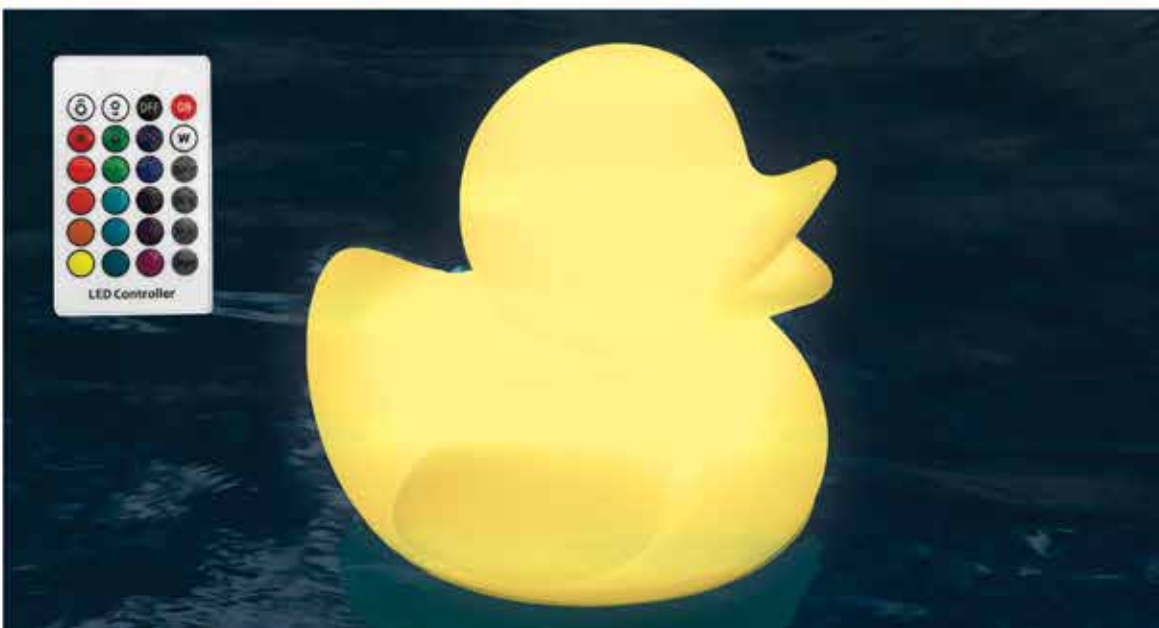

9182

Jammin' Basketball

For above ground pools. Sturdy blow-molded design. Adjustable backboard height. Complete with real feel basketball. Case Qty: 4

91450

Floating GameBoard

Great in pool or poolside. Magnetic floating game board. Reversible game board can be flipped for either chess, checkers, or backgammon. Includes all game pieces, pair of dice, & doubling cube. Case Qty: 6

USE WITH 90675. SEE PAGE 64. SOLD SEPARATELY

91451

Waterproof Playing Cards

Full color, full graphic picture cards. Case Qty: 12

13500

LED Ducky

Fun waterproof floating LED duck lights up the pool! Comes with a rechargeable remote and item control with numerous color functions. Case Qty: 4