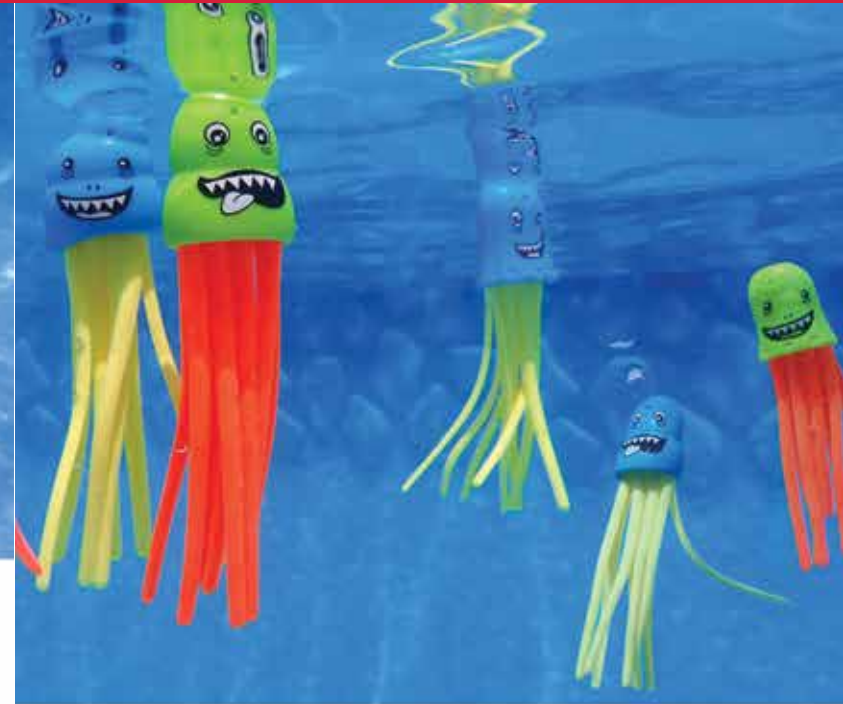

9140

Triple Fun Game Set

Value pack includes 3 pieces of each: Dive rings, discs & eggs. Search & retrieval game. Case Qty: 12

9130

Flex-Sticks Dive Game

Water weighted Flex-Sticks. Non-rigid design provides safe underwater fun! Case Qty: 12

9135

Dive Rings

Classic dive & retrieval game. Sand filled, weighted rings stand upright on pool floor. Case Qty: 12

91140
Fish Catch Game
Includes 1 net with handle & 6 colorful fish. Case Qty: 12

91150
Jellyfish Dive Toys
Includes 6 fun slow sinking jellyfish. Case Qty: 12