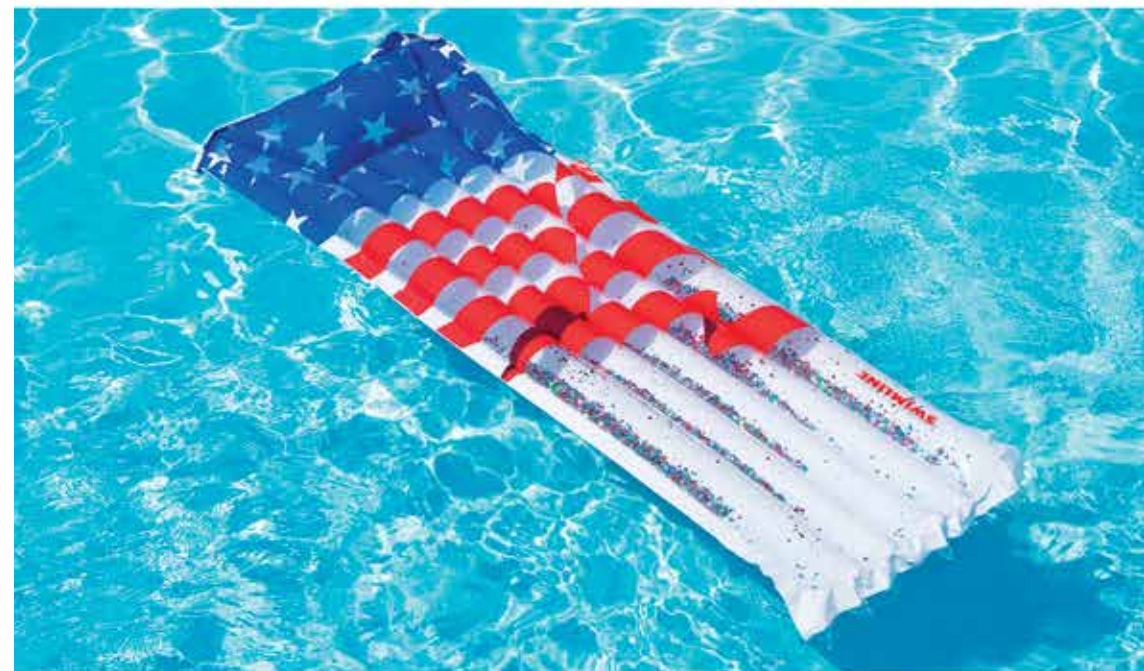

90179

Americana™ Glitter Mattress

A full 75" in size. Show your true colors all season long with additional patriotic colored glitter inside!
Case Qty: 12