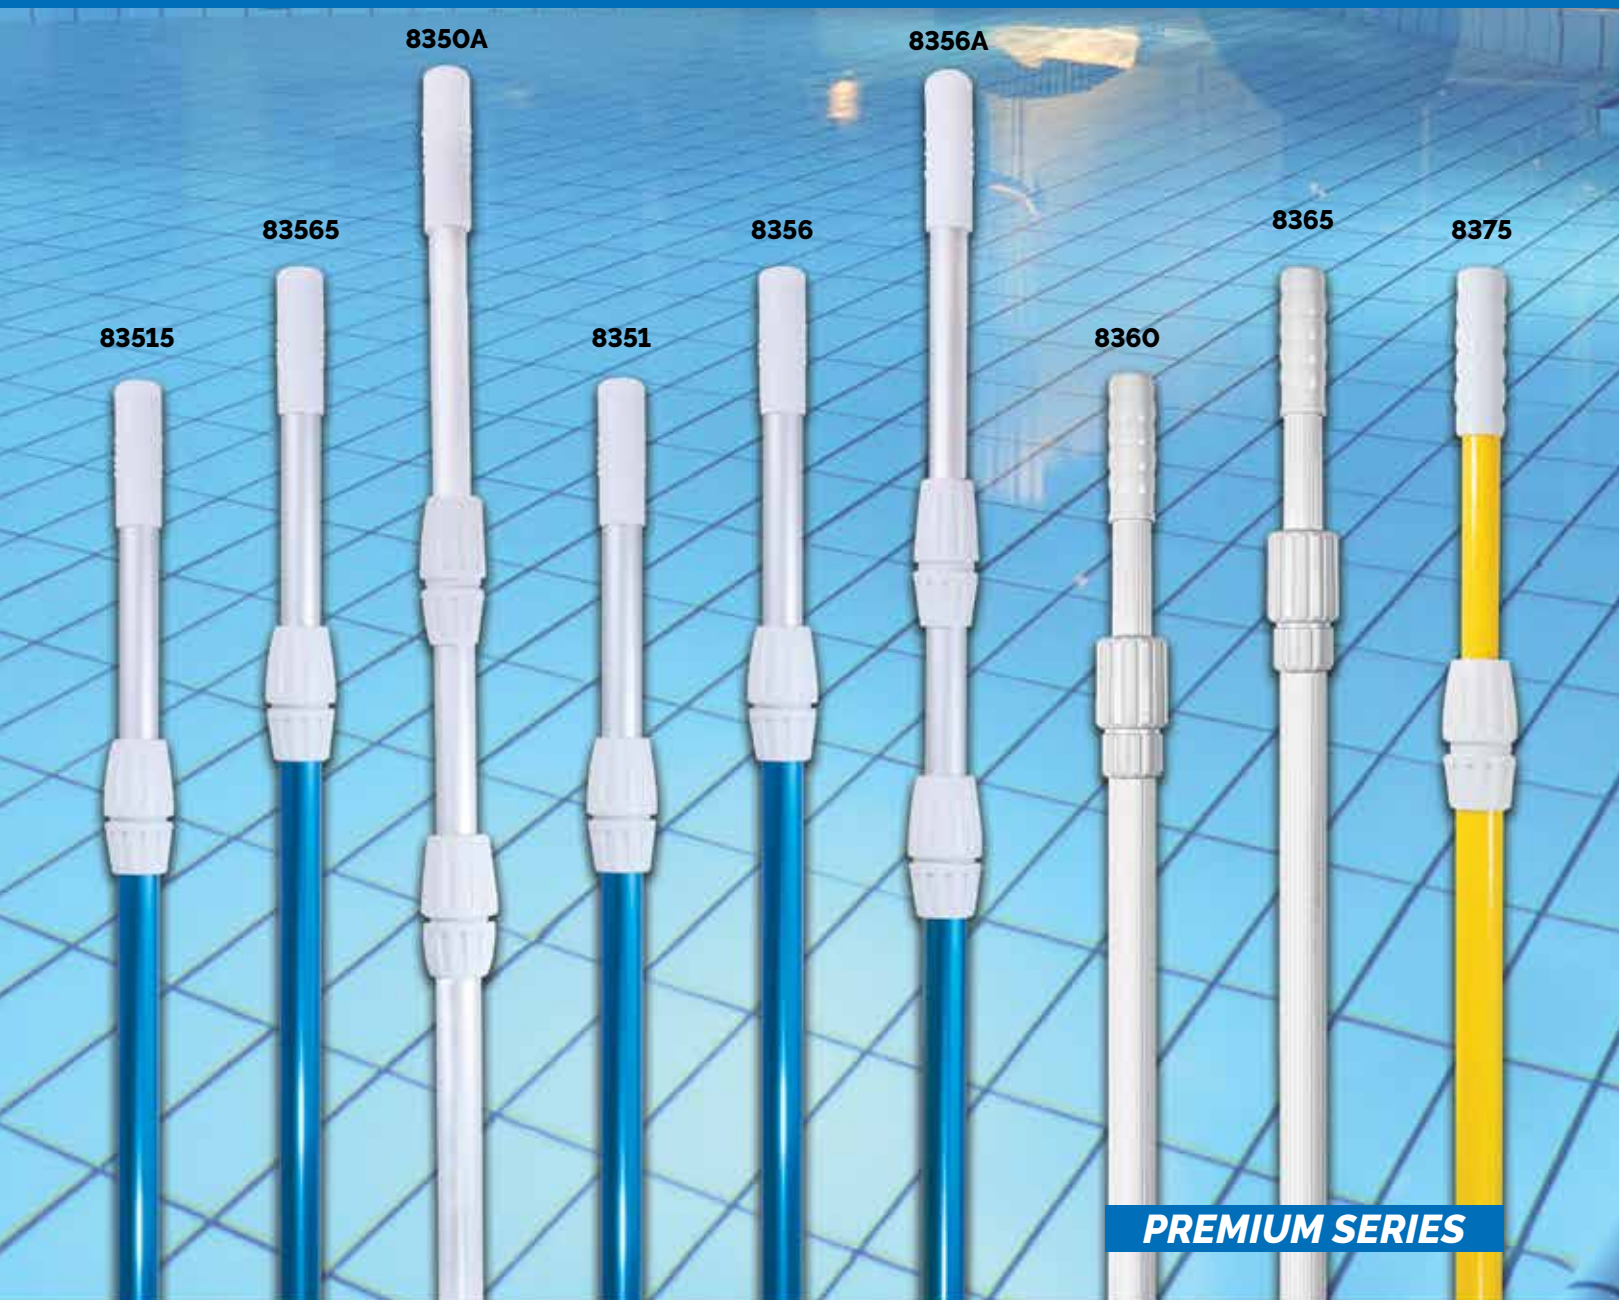

83515
Vac/Accessory Value Telepole
6' to 11' adjustable length. Blue finish.
External locking cam. Case Qty: 12

83565
Vac/Accessory Value Telepole
8' to 15' adjustable length. Blue finish.
External locking cam. Case Qty: 12

8350A
Vac/Accessory Value Telepole
4' to 12' adjustable length. Mill finish 3-piece
dual extending locking cams. Case Qty: 12

8351
Vac/Accessory Step-Up Telepole
6' to 12' adjustable length. Blue finish.
External locking cam. Case Qty: 12

8356
Vac/Accessory Step-Up Telepole
8' to 16' adjustable length. Blue finish.
External locking cam. Case Qty: 12

8356A
Vac/Accessory Step-Up Telepole
5' to 15' adjustable length. Blue finish. 3 piece,
dual external locking cams. Case Qty: 12

PREMIUM SERIES
8360
Vac/Accessory Premium Telepole
6' to 12' adjustable length.
White fluted heavy duty external
locking cam. Case Qty: 12

8365
Vac/Accessory Premium Telepole
8' to 16' adjustable length. White fluted
heavy duty external locking cam.
Case Qty: 12

8375
Vac/Accessory Commercial Fiberglass Telepole
8' to 16' adjustable length. Durable
fiberglass construction with external
locking cams. Case Qty: 6