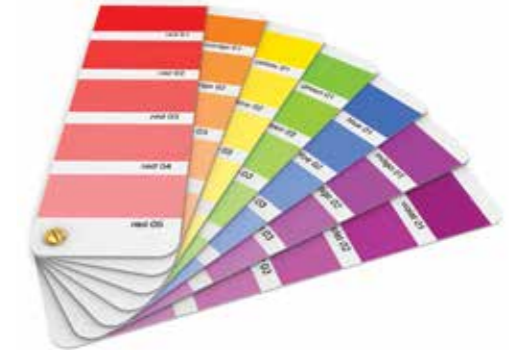

Artwork Requirements

Artwork Preparation

We prefer artwork to be scalable vector graphics designed in Adobe Illustrator CS3 or later.

Digital Printing

Artwork can be vector or raster and may be full-color (CMYK).

Print the full length of a product (up to 8.6") in a single print cycle.

Accepted Files

- Vector: Ai, EPS, or PDF
- Raster: jpeg, TIF, png, or PDF

Laser Marking, Screen and Pad Printing

For this kind of printing, artwork must be scalable vector graphics with specified Pantone color. Ai/EPS preferably as a PDF.

Don't have a vector? No worries, send the largest resolution file you have and we will have it vectored. Fees may apply.

Accepted Files

- Vector: Ai, EPS, or PDF

Colors

We select our ink colors from Pantone's swatch deck. Pantone is the worldwide language for communicating colors. If you're not familiar with Pantones, simply provide colors using standard color names (i.e., red, green, etc.). You may select custom colors from [Pantone's website](https://www.pantone.com).

Need Help?

We're happy to help you select the best printing style, with your artwork and product choice in mind.

Contact our Co-Brand team:
cobrand@kleankanteen.com
800.767.3173