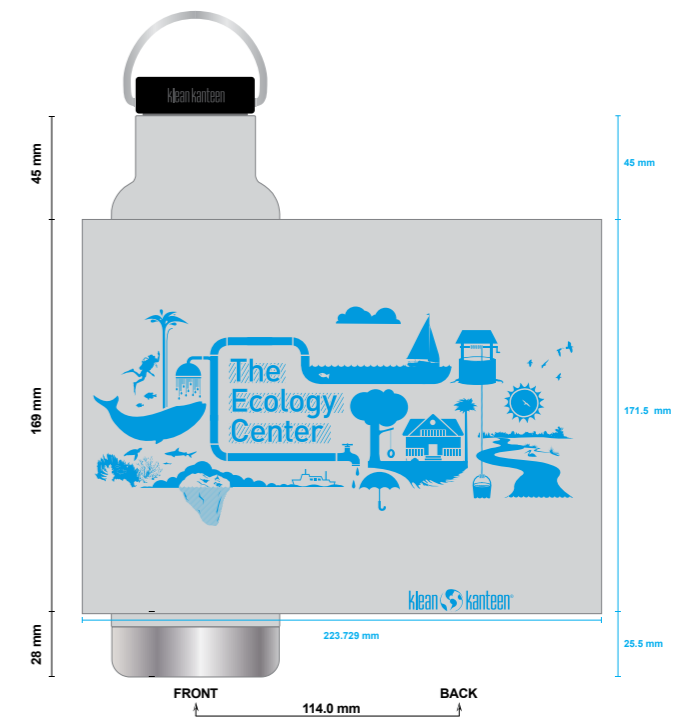

Accepted Files

- Vector: Ai, EPS, or PDF

Custom Pantone Colors

Mockup of Screen Printing Full Wrap

Pad Printing

Our pad printing process is best for detailed logos or artwork that requires tight registration. Pad printing is done in a square print area on each side and up to five colors on each side.