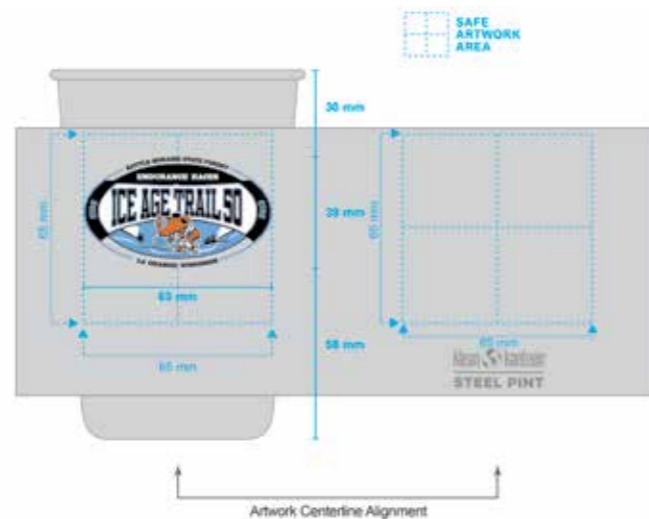

**Visual Mockup of
Multi-Color Pad Printing**